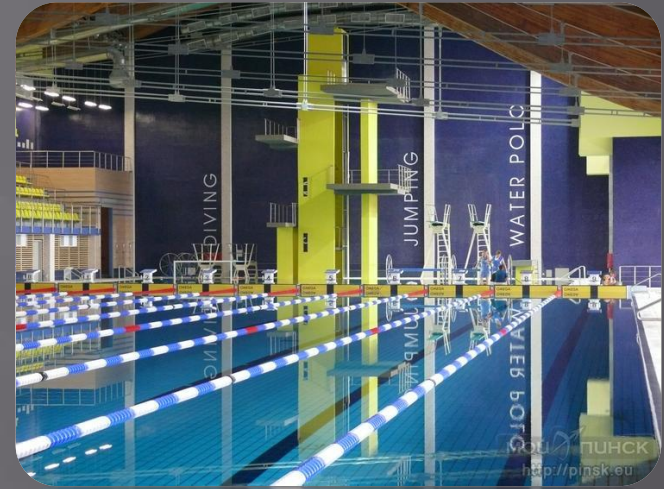

- Gym
- football field (106x72)
- small game room (28x18)
- the pool is 50 m
- hockey pitch
- roller trail length 2500
- water Park

Object 73 Brest region

- ▣ Game rooms for all kinds 40x20 h 11 flooring (4 rings), 36x18 Board (6 rings), 30x18 Board. Check year-round for up to 180 people.

- ▣ halls of martial arts.
- ▣ gyms.
- ▣ swimming pool 50 m.
- ▣ football field (artificial turf 110x60).
- ▣ 2 field 80 x 40.
- ▣ arena 100x50 with artificial turf, field turf 110x60)

Object 29/72 Minsk